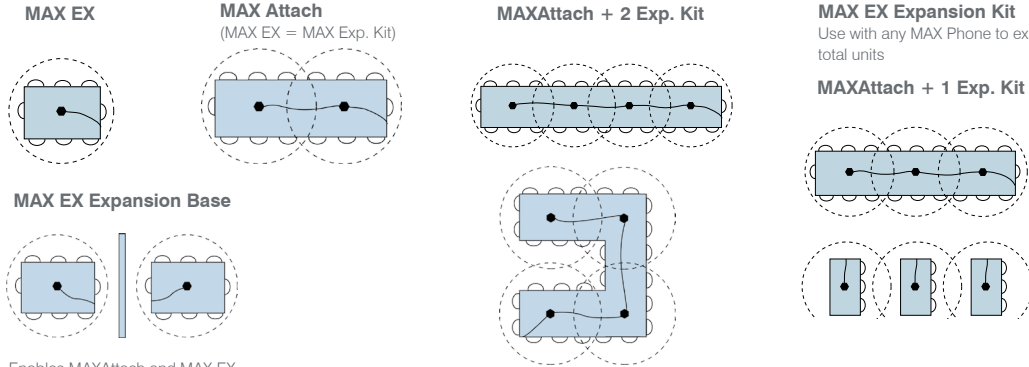

MAX EX

- + Provides a standalone solution for small to medium conference rooms
- + Link up to four complete phones, not just microphones, for expanded coverage with MAX EX Expansion Kits

MAXAttach

- + Comes with two phone units and a single base unit for medium conference rooms; also available in 3-phone and 4-phone kits
- + Divide MAXAttach into multiple phone systems for use in separate rooms with MAX EX Expansion Base

MAX EX Expansion Kit

- + Includes phone and connecting cable to expand MAX EX room coverage (base not included)

MAX EX Expansion Base

- + Used to divide MAXAttach into multiple phone systems for use in separate rooms to provide unrivaled flexibility and affordability

Ease of Use & Control

- + Simply plug base unit into power and phone line, then dial and talk
- + Features user-friendly telephone style controls
- + Speed dial stores 10 frequently dialed numbers
- + Recording output on base unit connects to a recording device to capture both sides of the conversation
- + Linked MAX phones can be operated using the dial pad of any phone – dialing, mute, volume controls, etc.

VENUES

Executive Office

Small Office/Home Office

Training Rooms

Large Conference Rooms

Enables MAXAttach and MAX EX Expansion Kits to be used in separate rooms. Includes power supply and 25' cable.

PRODUCT SPECIFICATIONS